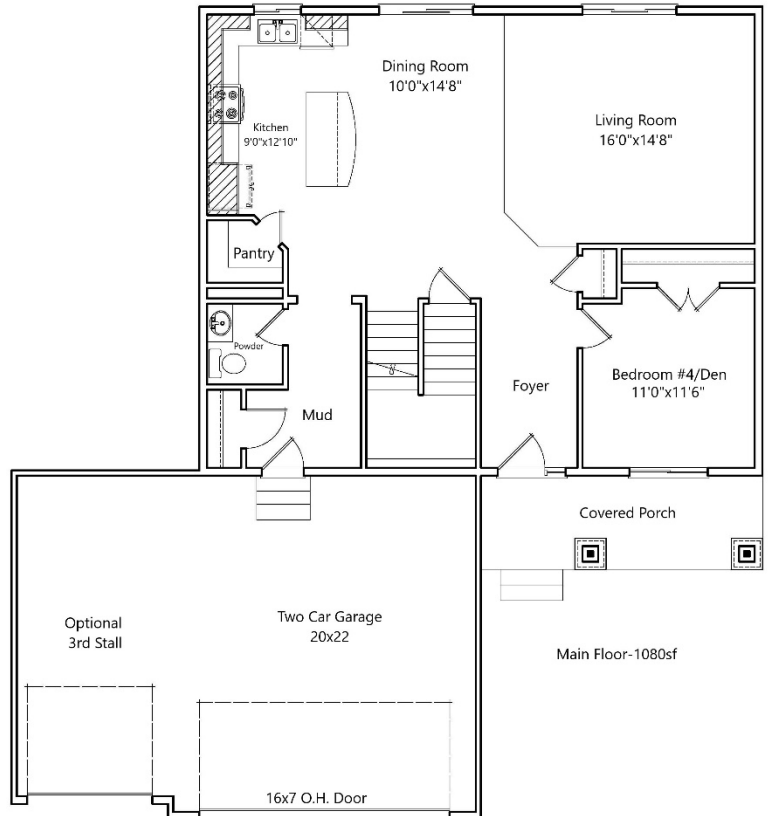

THE ALLISON

4BR/3BA-2172SF

TWO STORY

Base Price: \$ _____

Upper Floor-1092sf

***Some Options May be Shown

Unfinished Basement-1080sf

Optional Bath

Main Floor-1080sf