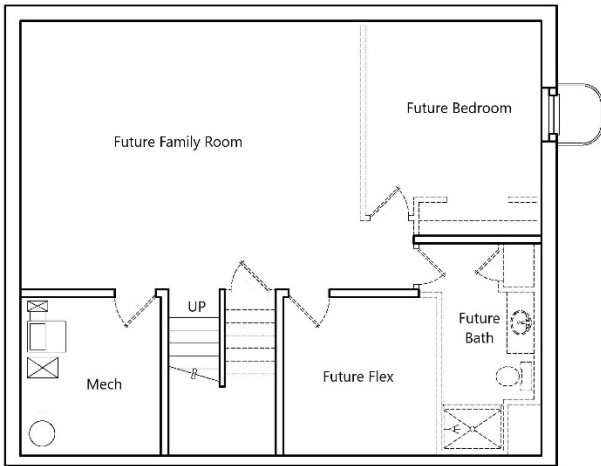

THE ALLISON

4BR/3BA-2172SF

TWO STORY

Base Price: \$ _____

Upper Floor-1092sf

***Some Options May be Shown

Unfinished Basement-1080sf

Optional Bath

Main Floor-1080sf