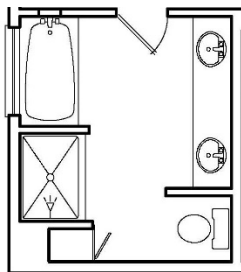

THE ALLISON

4BR/3BA-2172SF

TWO STORY

Base Price: \$ _____

Upper Floor-1092sf

***Some Options May be Shown

Unfinished Basement-1080sf

Optional Bath

Main Floor-1080sf