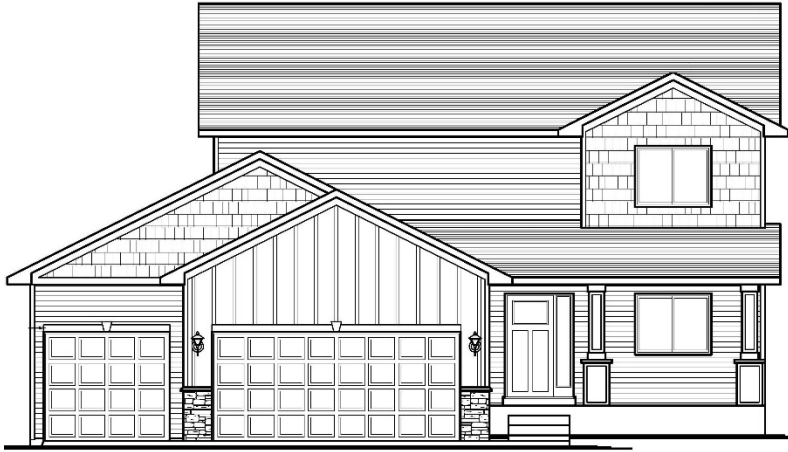

THE ALLISON

4BR/3BA-2172SF

TWO STORY

Base Price: \$ _____

Upper Floor-1092sf

***Some Options May be Shown

Unfinished Basement-1080sf

Optional Bath

Main Floor-1080sf