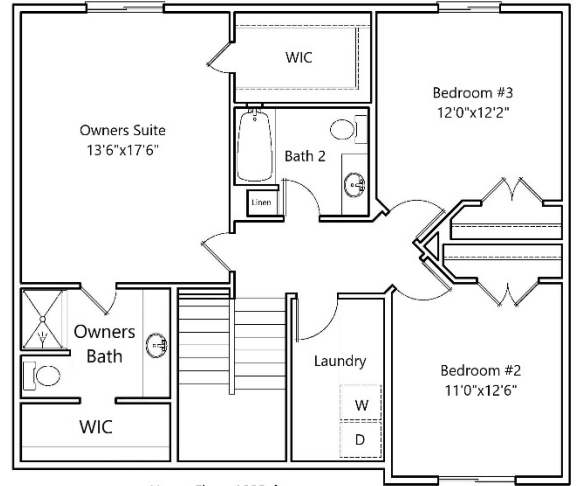

THE ALLISON

4BR/3BA-2172SF

TWO STORY

Base Price: \$ _____

Upper Floor-1092sf

***Some Options May be Shown

Unfinished Basement-1080sf

Optional Bath

Main Floor-1080sf