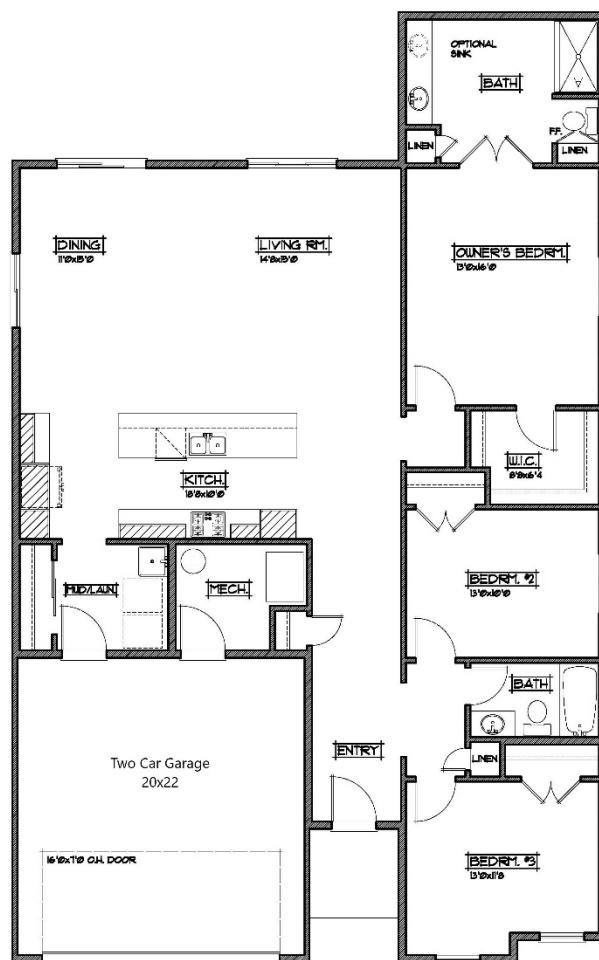

THE ANNA BELLE

3BR/2BA-1831SF

SINGLE LEVEL

Base Price: \$ _____

**Some Options May Be Shown

MAIN LEVEL FLOOR PLAN
1831 SQ. FT. MAIN LEVEL (36 SQ. FT. MECH. RM. INCLUDED)