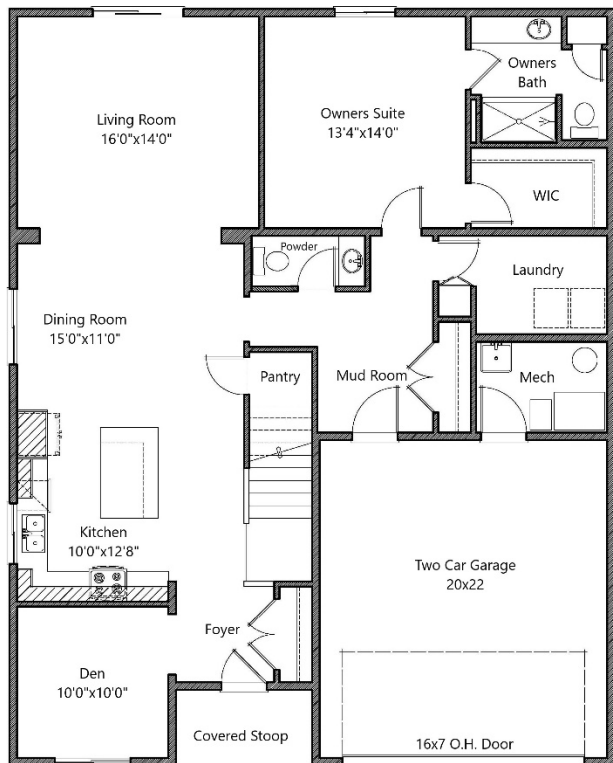

# THE BELLA

## 3BR/3BA-2511SF

### 1.5 STORY/SOG

Base Price: \$ \_\_\_\_\_

\*\*Some Options May Be Shown

Main Floor-1533sf

Upper Floor-978sf