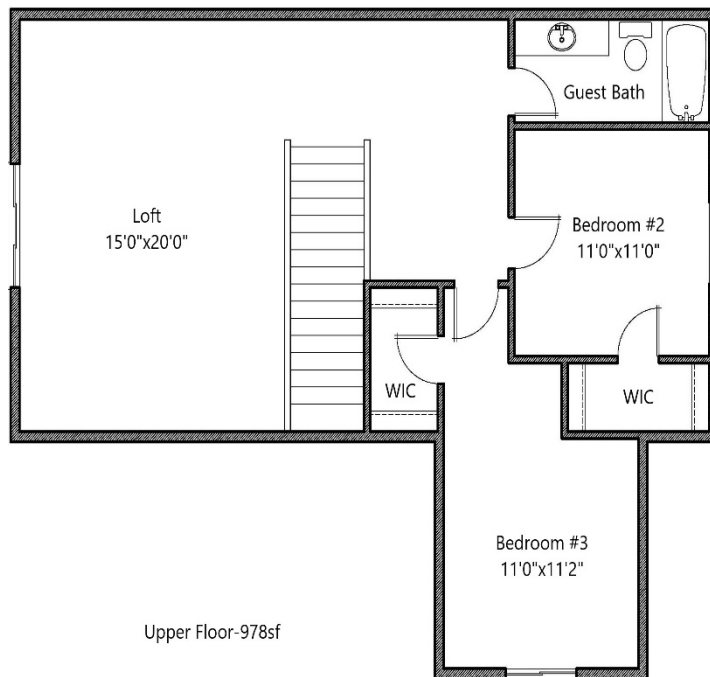

### 1.5 STORY/SOG

Base Price: \$ \_\_\_\_\_

\*\*Some Options May Be Shown

Main Floor-1533sf

Upper Floor-978sf