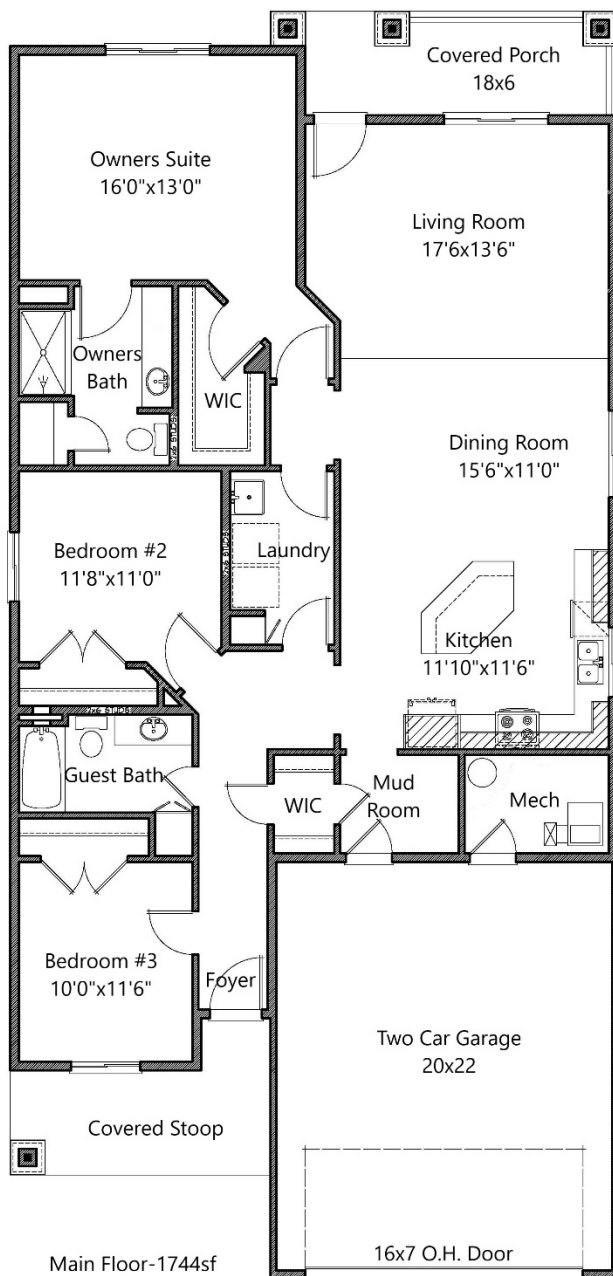

THE BELLAIRE (ALLEY)

3BR/2BA-1744SF

SINGLE LEVEL

Base Price: \$ _____

**Some Options May Be Shown

Main Floor-1744sf