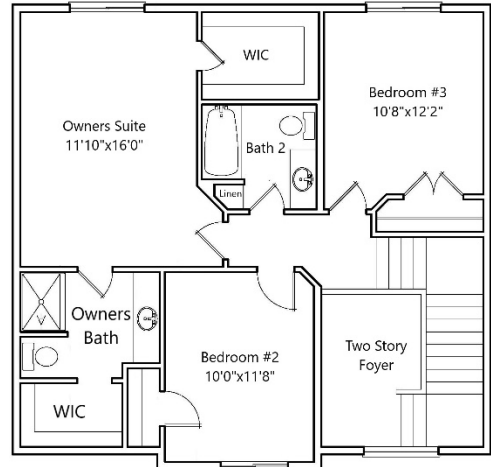

THE BRIANNE

3BR/3BA-1991 SF

TWO STORY

Base Price: \$ _____

Upper Floor-971sf

***Some Options May be Shown

Unfinished Basement-1020sf

Optional Owners Bath

Main Floor-1020sf