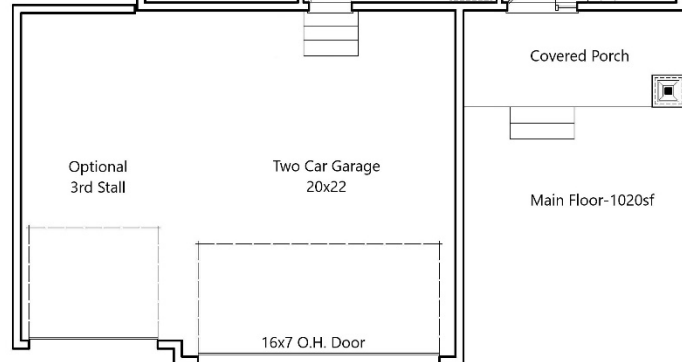

THE BRIANNE

3BR/3BA-1991 SF

TWO STORY

Base Price: \$ _____

Upper Floor-971sf

***Some Options May be Shown

Unfinished Basement-1020sf

Optional Owners Bath

Main Floor-1020sf