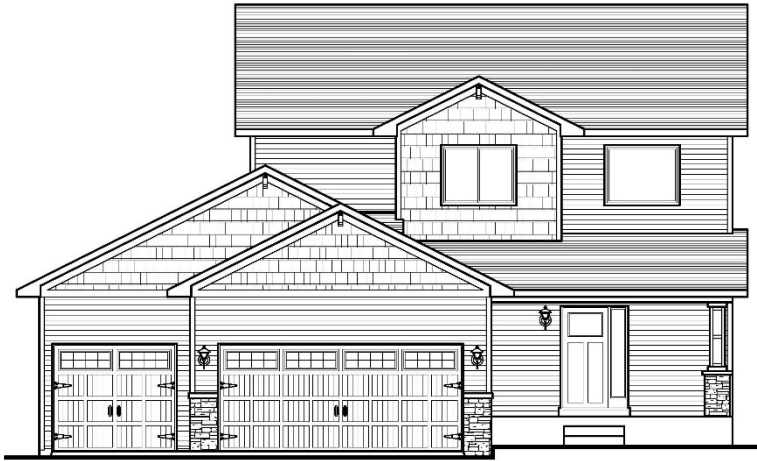

THE BRIANNE

3BR/3BA-1991 SF

TWO STORY

Base Price: \$ _____

Upper Floor-971sf

***Some Options May be Shown

Unfinished Basement-1020sf

Optional Owners Bath