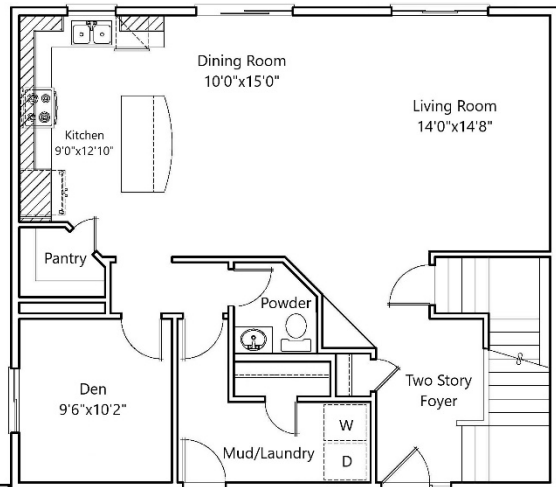

THE BRIANNE

3BR/3BA-1991 SF

TWO STORY

Base Price: \$ _____

Upper Floor-971sf

***Some Options May be Shown

Unfinished Basement-1020sf

Optional Owners Bath

Main Floor-1020sf