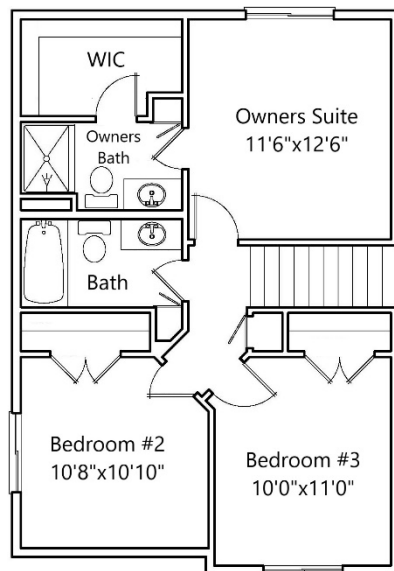

# THE BRITTANY

## 3BR/3BA-1 663SF

### MOD. TWO STORY

Base Price: \$ \_\_\_\_\_

\*\*\*Some Options May be Shown

Upper Floor-693sf

Unfinished Basement-970sf

Main Floor-970sf