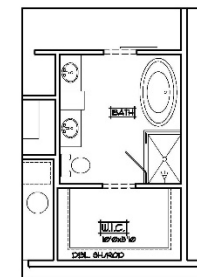

THE CAROLINE X

3BR/2BA-1853SF

SINGLE LEVEL

Base Price: \$ _____

Front A

Front B

***Some Options May be Shown

Front C

MAIN LEVEL FLOOR PLAN
1853 SQ. FT. MAIN LEVEL

OPTIONAL OWNER'S BATH