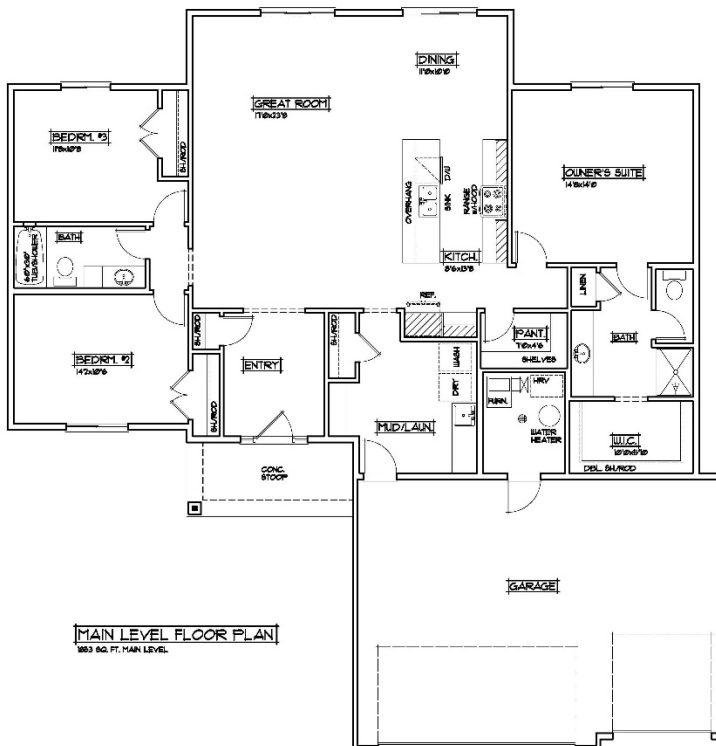

THE CAROLINE X

3BR/2BA-1853SF

SINGLE LEVEL

Base Price: \$ _____

Front A

Front B

***Some Options May be Shown

Front C

MAIN LEVEL FLOOR PLAN
1853 SQ. FT. MAIN LEVEL

OPTIONAL OWNER'S BATH