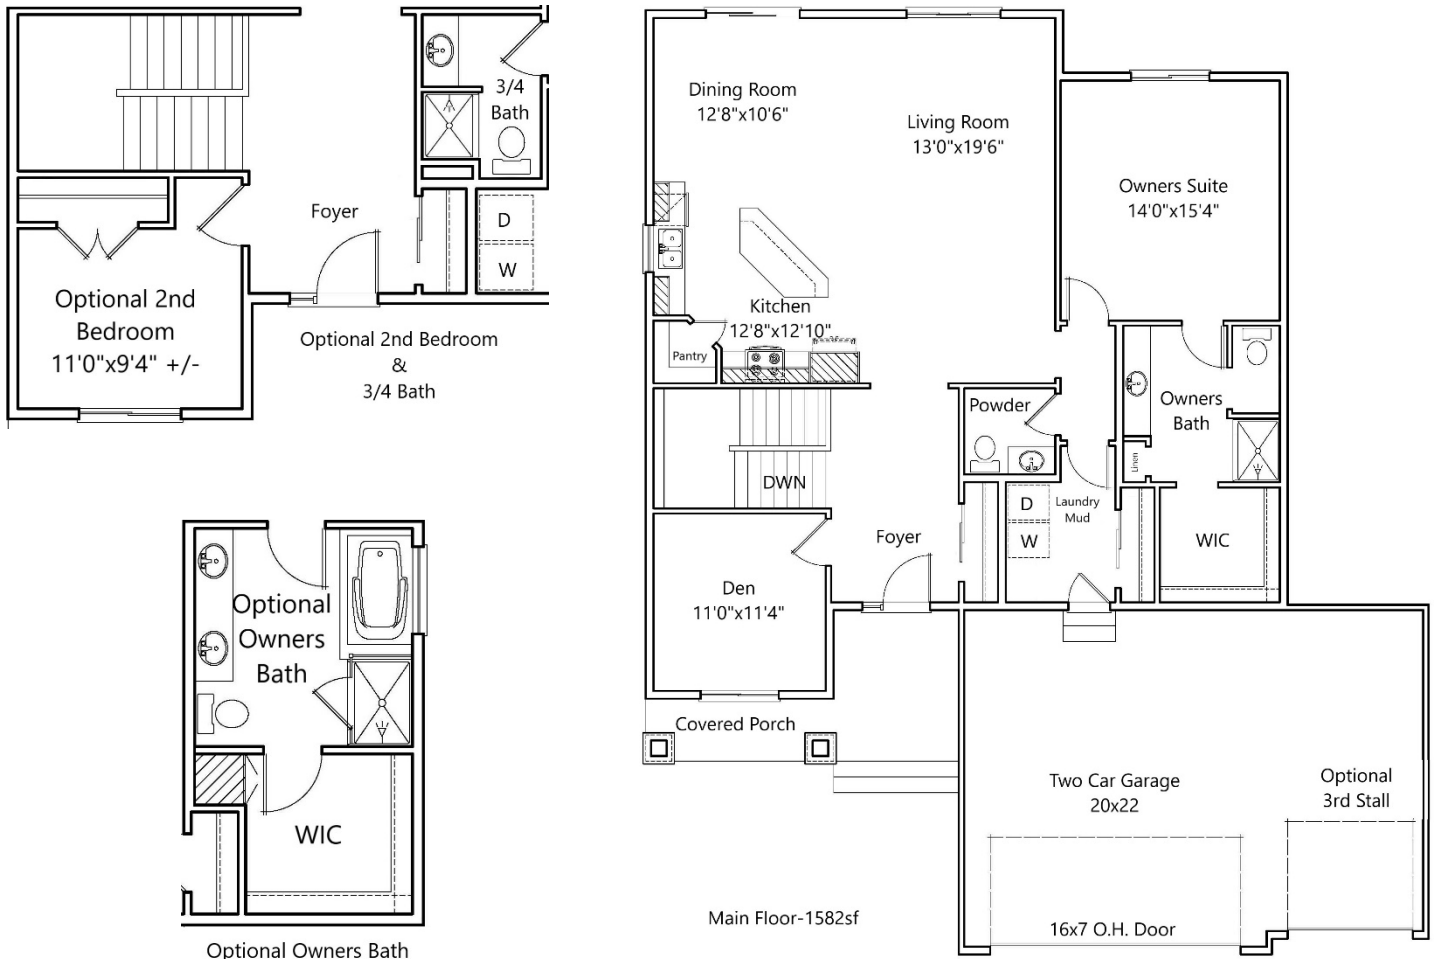

## 1 BR/2BA-1582SF

### RAMBLER

41-0 X 60-0 (2 CAR)

Base Price: \$ \_\_\_\_\_

\*\*\*Some Options May be Shown

Main Floor-1582sf