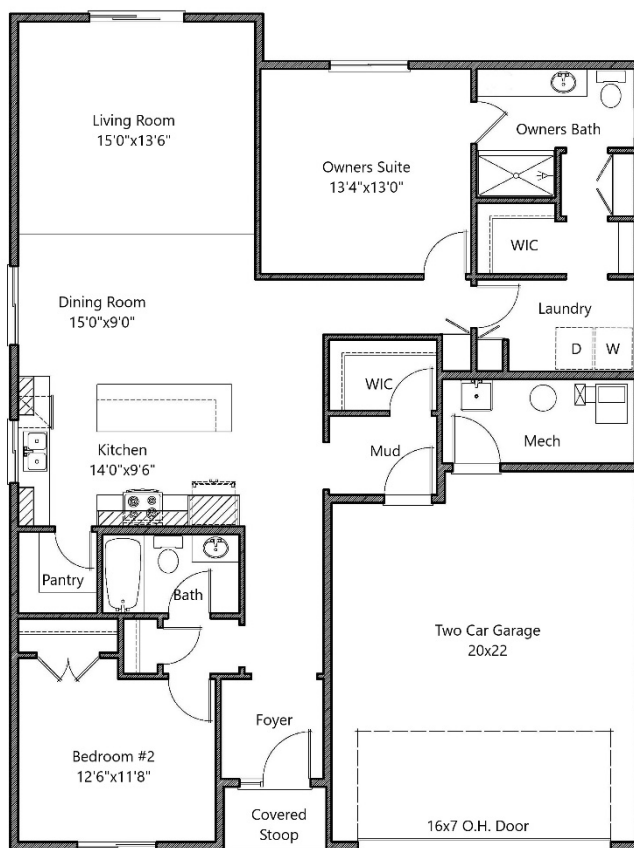

THE EILEEN

2BR/2BA-1563SF

SINGLE LEVEL

Base Price: \$ _____

**Some Options May Be Shown

Main Floor-1563sf

www.semlehomes.com

©2020 Semler Construction, Inc
All Rights Reserved