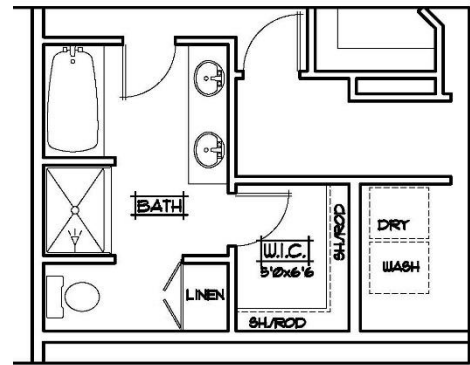

THE ELSA

4BR/4BA-2352SF

TWO STORY

Base Price: \$ _____

OPTIONAL OWNER'S BATH

***Some Options May be Shown

Upper Floor-972sf