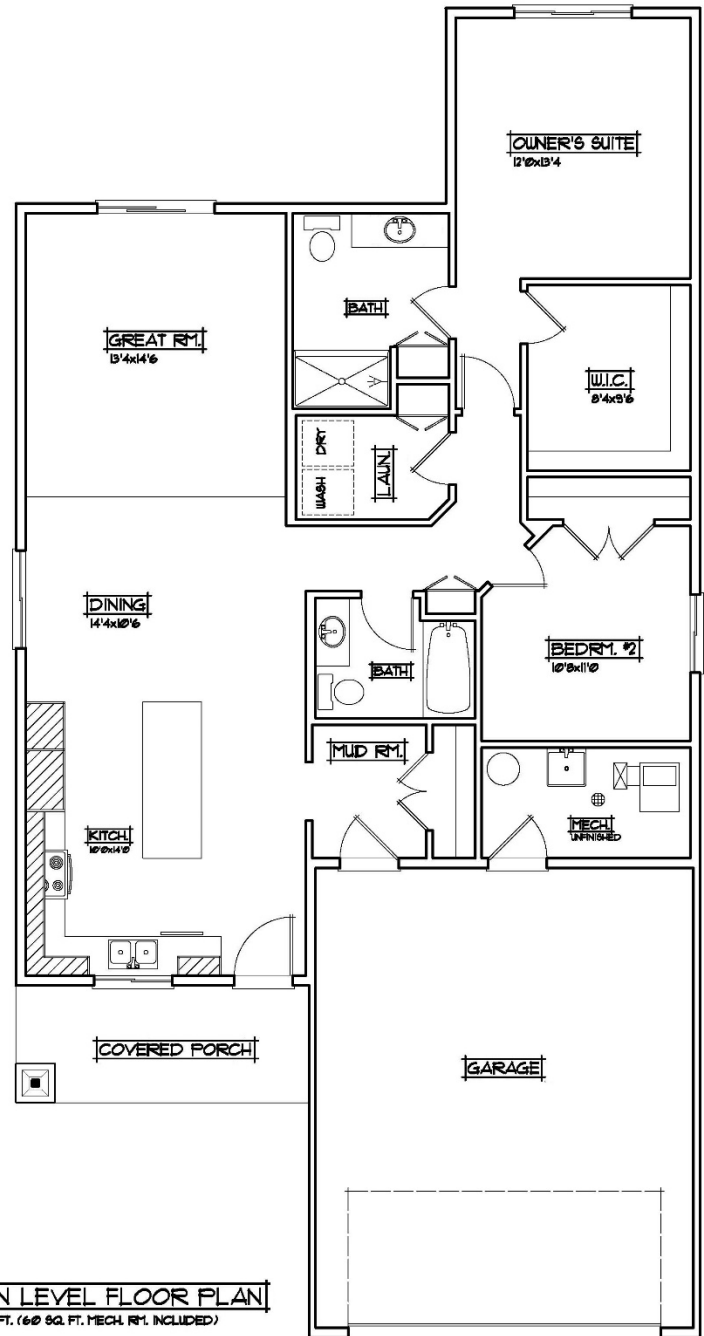

THE EVALINE

2BR/2BA-1412SF

SINGLE LEVEL

Base Price: \$ _____

**Some Options May Be Shown

MAIN LEVEL FLOOR PLAN
1412 SQ. FT. (610 SQ. FT. MECH. RM. INCLUDED)