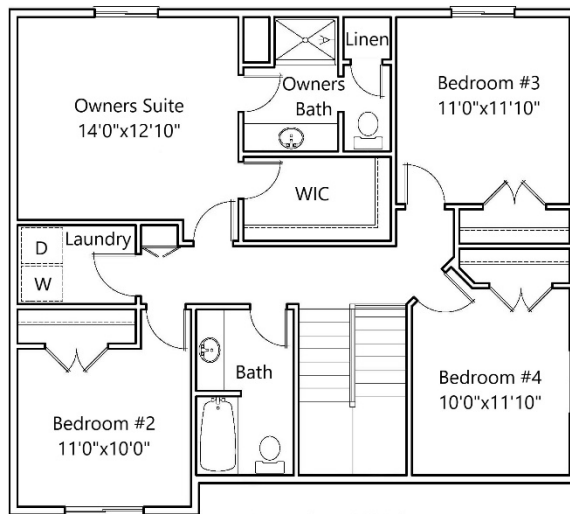

THE JACKSON

5BR/3BA-2184SF

TWO STORY

Base Price: \$ _____

***Some Options May be Shown

Upper Floor-1104sf

Unfinished Basement-1080sf

Main Floor-1080sf

Optional Loft
10x13 +/-

Optional
Owners
Bath

Optional
Owners
Bath