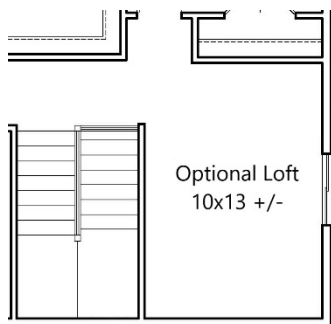

THE JACKSON

5BR/3BA-2184SF

TWO STORY

Base Price: \$ _____

***Some Options May be Shown

Upper Floor-1104sf

Unfinished Basement-1080sf

Main Floor-1080sf

Optional Loft
10x13 +/-

Optional
Owners
Bath

Optional
Owners
Bath