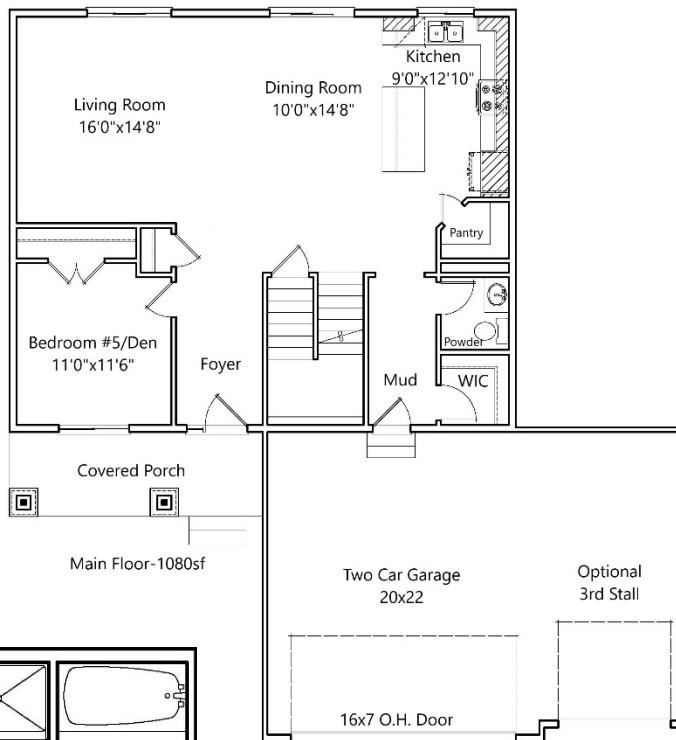

THE JACKSON

5BR/3BA-2184SF

TWO STORY

Base Price: \$ _____

***Some Options May be Shown

Upper Floor-1104sf

Unfinished Basement-1080sf

Main Floor-1080sf

Optional Loft
10x13 +/-

Optional
Owners
Bath

Optional
Owners
Bath