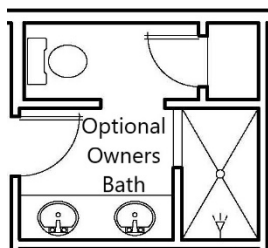

THE JACKSON

5BR/3BA-2184SF

TWO STORY

Base Price: \$ _____

***Some Options May be Shown

Upper Floor-1104sf

Unfinished Basement-1080sf

Main Floor-1080sf

Optional Loft
10x13 +/-

Optional
Owners
Bath

Optional
Owners
Bath