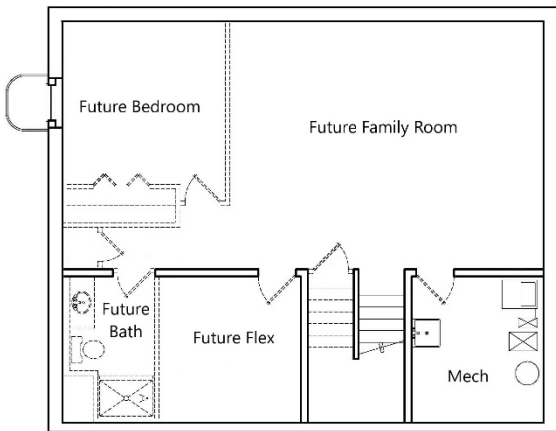

THE JACKSON

5BR/3BA-2184SF

TWO STORY

Base Price: \$ _____

***Some Options May be Shown

Upper Floor-1104sf

Unfinished Basement-1080sf

Main Floor-1080sf

Optional Loft
10x13 +/-

Optional
Owners
Bath

Optional
Owners
Bath