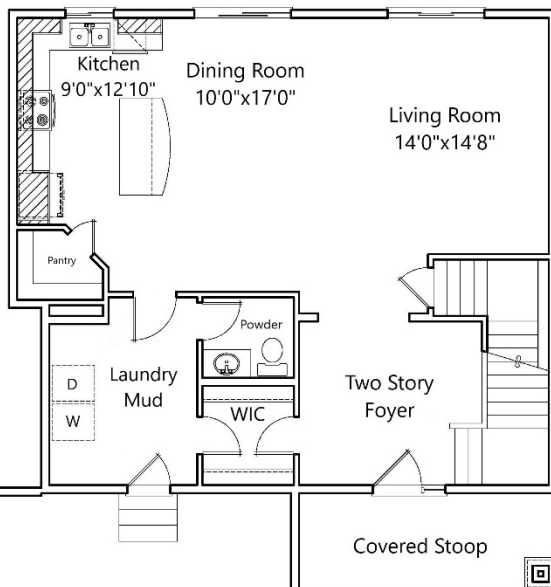

THE JERSEY

3BR/3BA-1969SF

TWO STORY

Base Price: \$ _____

***Some Options May be Shown

Upper Floor-972sf

Unfinished Basement-997sf

Main Floor-997sf