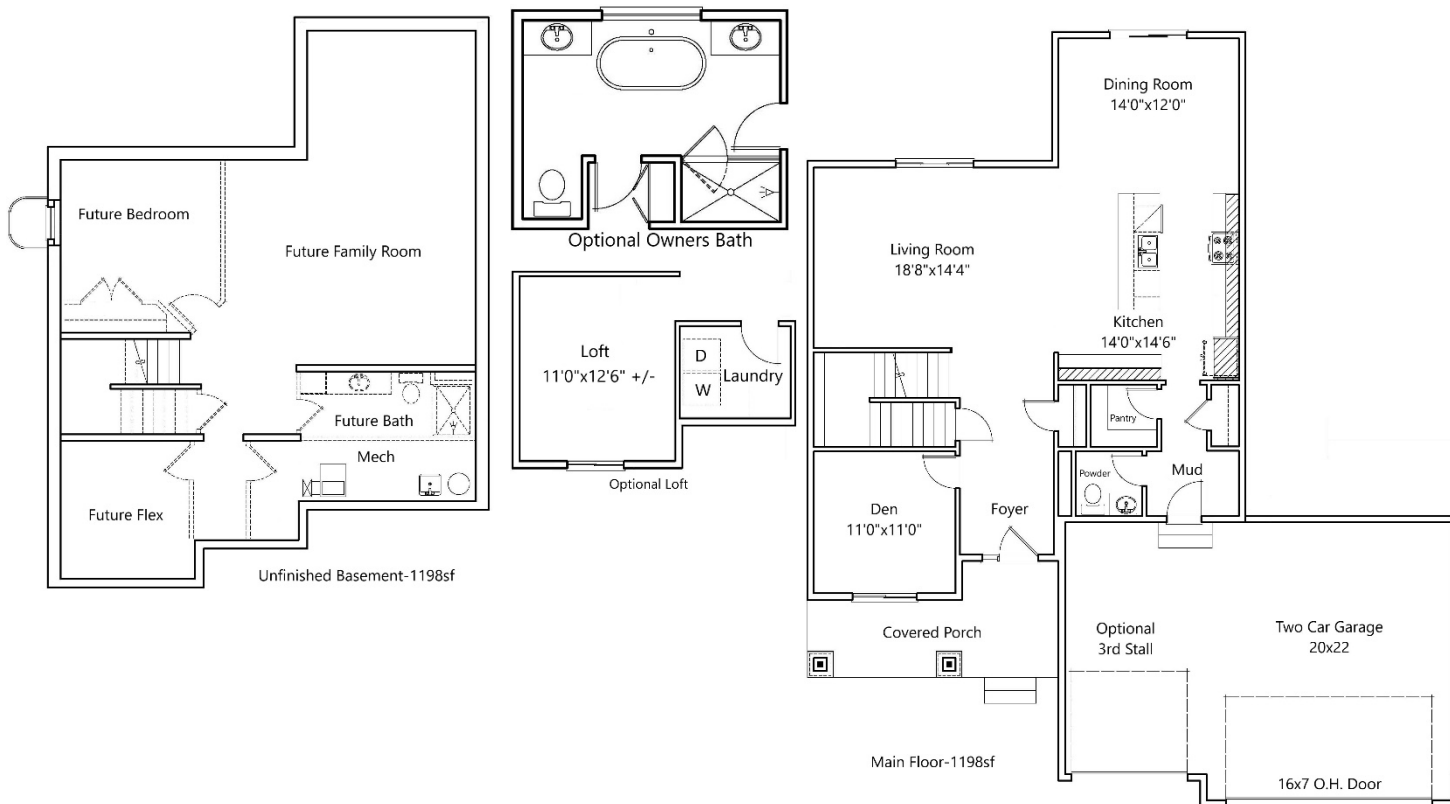

THE LAKER

4BR/3BA-2578SF

TWO STORY

Base Price: \$ _____

***Some Options May be Shown

Upper Floor-1380sf

Main Floor-1198sf

Unfinished Basement-1198sf