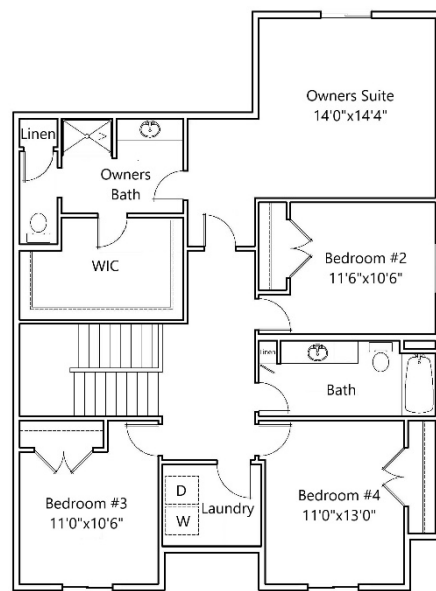

THE LAKER

4BR/3BA-2578SF

TWO STORY

Base Price: \$ _____

***Some Options May be Shown

Upper Floor-1380sf

Main Floor-1198sf

Unfinished Basement-1198sf