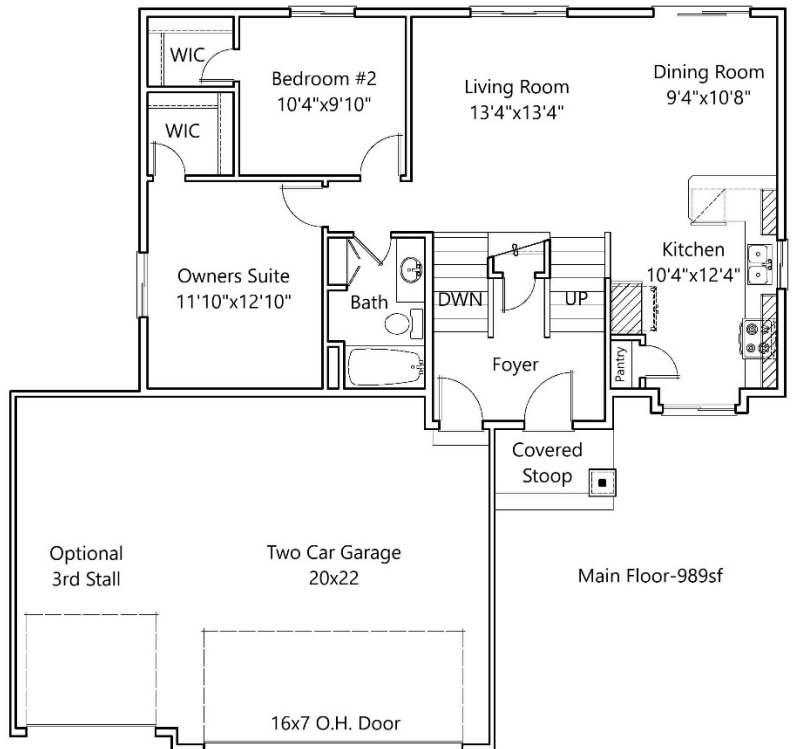

THE MADISON

2BR/ 1 BA-989SF

SPLIT ENTRY

Base Price: \$ _____

***Some Options May be Shown

Unfinished Basement-989sf

Main Floor-989sf