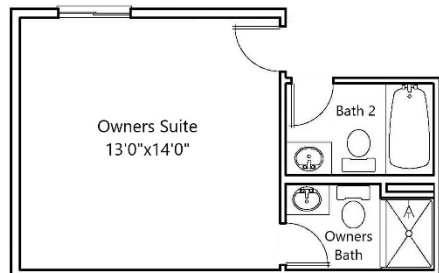

THE NEWPORT

2BR/1BA-1359SF

RAMBLER

51-0 x 50-0 (2 CAR)

Base Price: \$ _____

***Some Options May be Shown

Optional Owners Bath