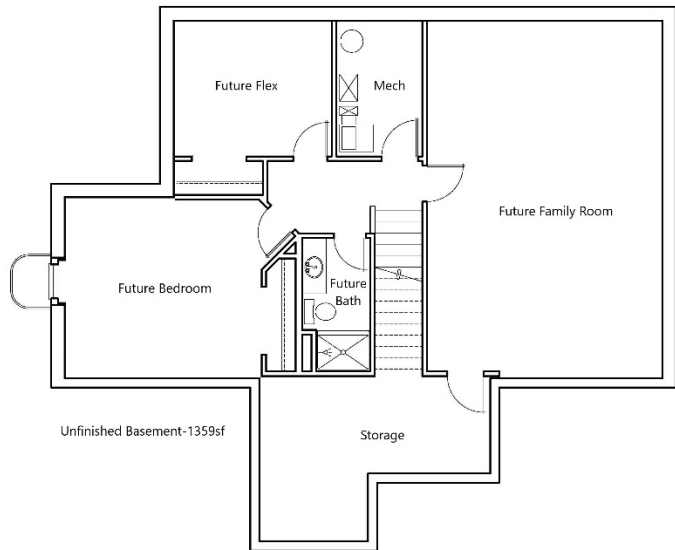

THE NEWPORT

2BR/1BA-1359SF

RAMBLER

51-0 x 50-0 (2 CAR)

Base Price: \$ _____

***Some Options May be Shown

Optional Owners Bath