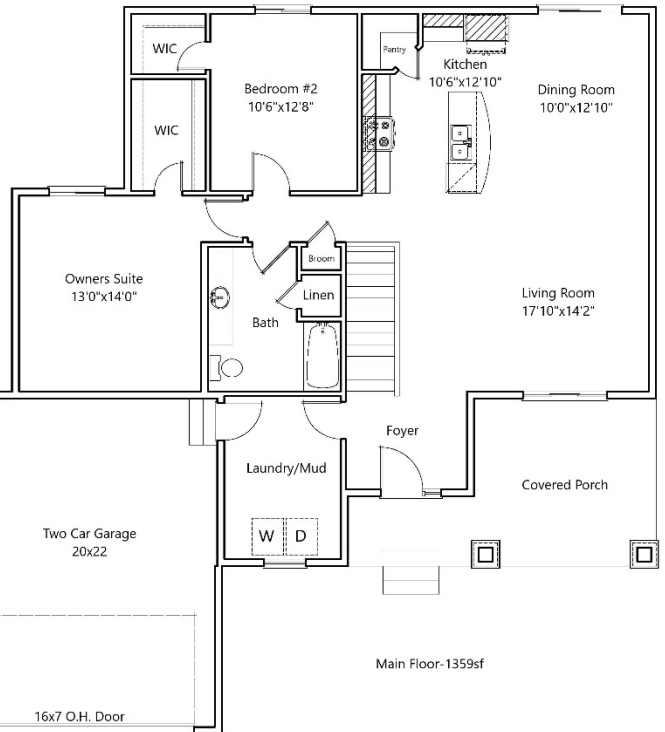

THE NEWPORT

2BR/1BA-1359SF

RAMBLER

51-0 x 50-0 (2 CAR)

Base Price: \$ _____

***Some Options May be Shown

Optional Owners Bath