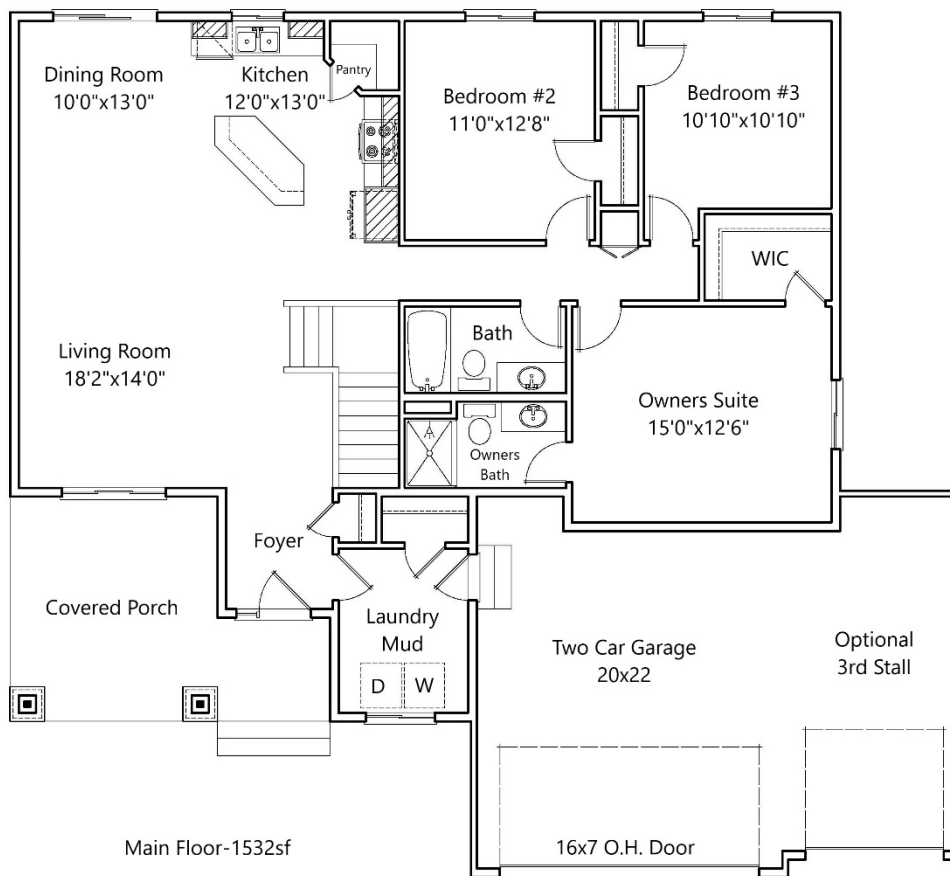

THE SOPHIA

3BR/2BA-1532SF

RAMBLER

48-0 x 50-0 (2 CAR)

Base Price: \$ _____

***Some Options May be Shown

Main Floor-1532sf